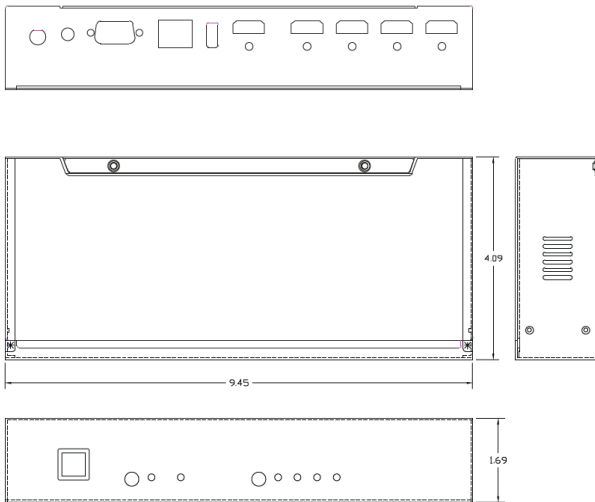

SWITCHER

Input	Four (4) HDMI 2.0 Ports
Output- LBS-41H2	One (1) HDMI 2.0 Port
LBS-42H2	Two (2) HDMI 2.0 Ports
LBS-44H2	Four (4) HDMI 2.0 Ports
Control	LAN, RJ45 RS-232, DB-9 IR
Service	USB for firmware upgrades

PHYSICAL

Dimensions	LBS-41H2 and LBS-42H2 9.45"(W) x 4.1"(D) x 1.7"(H)
	LBS-44H2 17.2"(W) x 6.3"(D) x 1.73"(H)
Operating Temperature	0 to 40°C
Storage Temperature	-20 to 60°C
Power Supply	5V, 2.6A (LBS-41H2, LBS-42H2) 24V, 2.7A (LBS-44H2)

PANEL DRAWING

LBS-41H2