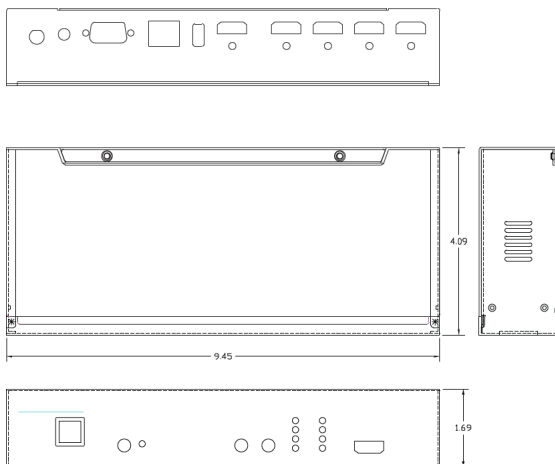

SWITCHER

Input	Four (4) HDMI 2.0 Ports
Output- LBS-41H2	One (1) HDMI 2.0 Port
LBS-42H2	Two (2) HDMI 2.0 Ports
LBS-44H2	Four (4) HDMI 2.0 Ports
Control	LAN, RJ45 RS-232, DB-9 IR
Service	USB for firmware upgrades

PHYSICAL

Dimensions	LBS-41H2 and LBS-42H2 9.45"(W) x 4.1"(D) x 1.7"(H)
	LBS-44H2 17.2"(W) x 6.3"(D) x 1.73"(H)
Operating Temperature	0 to 40°C
Storage Temperature	-20 to 60°C
Power Supply	5V, 2.6A (LBS-41H2, LBS-42H2) 24V, 2.7A (LBS-44H2)

PANEL DRAWING

LBS-41H2

LBS-42H2

CERTIFICATIONS

CE, FCC

GREEN COMPLIANCE

RoHS

ORDER INFORMATION

LBS-41H2	LinkBridge™ 4x1 18G/4K HDMI Matrix Switcher
LBS-42H2	LinkBridge™ 4x2 18G/4K HDMI Matrix Switcher
LBS-44H2	LinkBridge™ 4x4 18G/4K HDMI Matrix Switcher

LBS-44H2