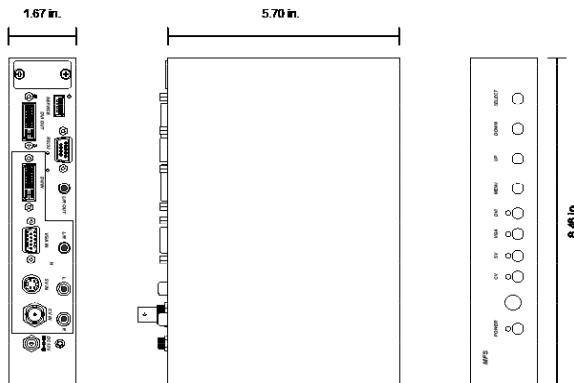

VIDEO OUTPUT

Signal Format	DVI
Graphic Resolution	Up to 1080p60Hz & 1920x1200, 60Hz
Single Fiber Connector	SC (Available Option)
HDBaseT	RJ-45 (Available Option)

VIDEO INPUT

Video Formats	VGA, DVI, NTSC/PAL, S-Video
Connector	One (1) VGA via HD-15 One (1) DVI via DVI Female Plug One (1) NTSC/PAL x1 via BNC One (1) S-Video via 6-pin DIN
Resolution	Up to 1080p60Hz & 1920x1200, 60Hz (VGA, DVI)
LED Indicators	Power, Channel Selection

DATA

RS-232 Connector	DB-9
Control/Service	USB (Firmware Upgrades)

PHYSICAL

Dimensions	8.46"(W) x 5.7"(D) x 1.67"(H)
Supply Voltage/Current	+12V DC, 2A (max)
Operating Temperature	0 to 50°C
Power Supply	5V, 2.6A
Humidity	0 to 95% RH, Non-Condensing

CERTIFICATIONS

CE, FCC

GREEN COMPLIANCE

RoHS

ORDER INFORMATION

MFS-DVI-12V Multi-Format Video Scaler, DVI

PANEL DRAWING

SUPPORTED RESOLUTIONS

Resolution	Type	Vertical Refresh Rate (Hz)
720x480	NTSC	59.94
640x480	480p	59.94
720x480	480p	59.94
720x480	480p	60
720x576	PAL I	50
1280x720	720p	50
1280x720	720p	59.94
1280x720	720p	60
1920x1080	1080i	50
1920x1080	1080i	59.94
1920x1080	1080i	60
1920x1080	1080p	25
1920x1080	1080p	29.97
1920x1080	1080p	30
1920x1080	1080p	50
1920x1080	1080p	59.94
1920x1080	1080p	60
640x480	VGA	60
640x480	VGA	72.809
640x480	VGA	75
800x600	SVGA	56.25
800x600	SVGA	60.317
800x600	SVGA	72.188
800x600	SVGA	75
1024x768	XGA	60.004
1024x768	XGA	70.069
1024x768	XGA	75.029
1152x864	XGA+	75
1280x1024	SXGA	60.02
1280x1024	SXGA	75.025
1600x1200	UXGA	60
1400x1050	SXGA+	59.948
1400x1050	SXGA+	59.978
1400x900	WXGA+	59.902
1400x900	WXGA+	59.888
1680x1050	WSXGA+1	59.883
1680x1050	WSXGA+2	59.954
1920x1200	WUXGA1	59.61